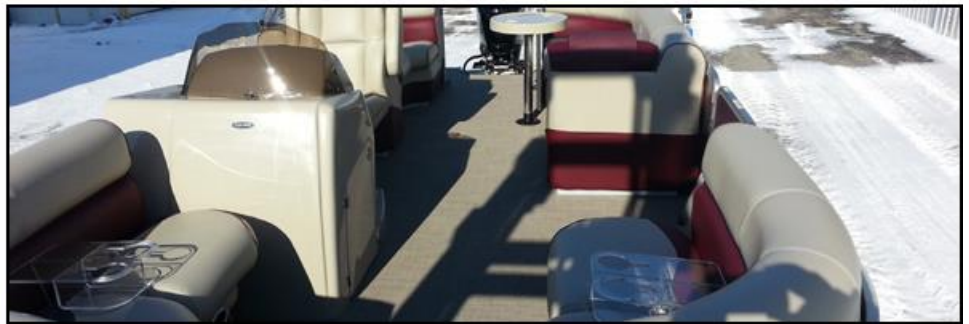

2018
Premier SunSpree
220 RF
Call for Price

[Click here for printable PDF with full specs](#)

The SunSpree is Premier's Entry level pontoon.
This boat is equipped with the 3/4 SportToon Hull.
This gives some of the advantages of a TriToon without the price of a TriToon.
It has the new floor plan layout with new sea grass flooring.
This boat is powered by a Mercury 115 horse power engine with Tilt and Trim.
The panel color is Cranberry with an anodized rail.
A lot of boat for the money!