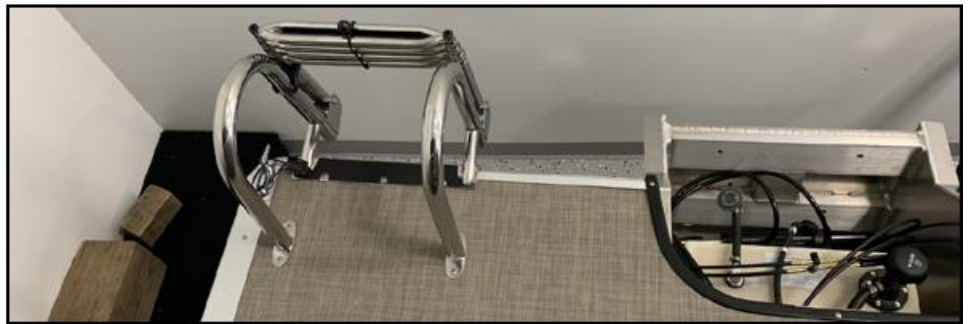

2019
Premier
220 SunSpree
Call for Price

[Click here for printable PDF with full specs](#)

2019 Premier 220 SunSpree
Cream & Chocolate in color
Power Bimini
RGB toe kick light bar strips
Fish finder
Boat is pre-rigged for a Mercury
A FANTASTIC boat that's ready for your summertime fun!