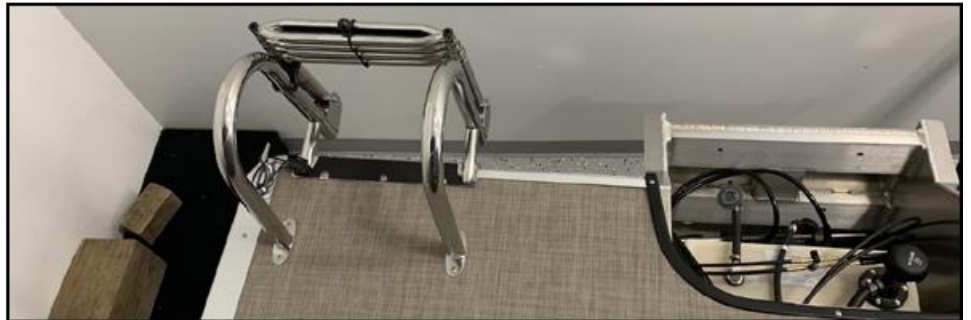

2019
Premier
220 SunSpree
Call for Price

[Click here for printable PDF with full specs](#)

2019 Premier 220 SunSpree
Cream & Chocolate in color
Power Bimini
RGB toe kick light bar strips
Fish finder
Boat is pre-rigged for a Mercury
A FANTASTIC boat that's ready for your summertime fun!